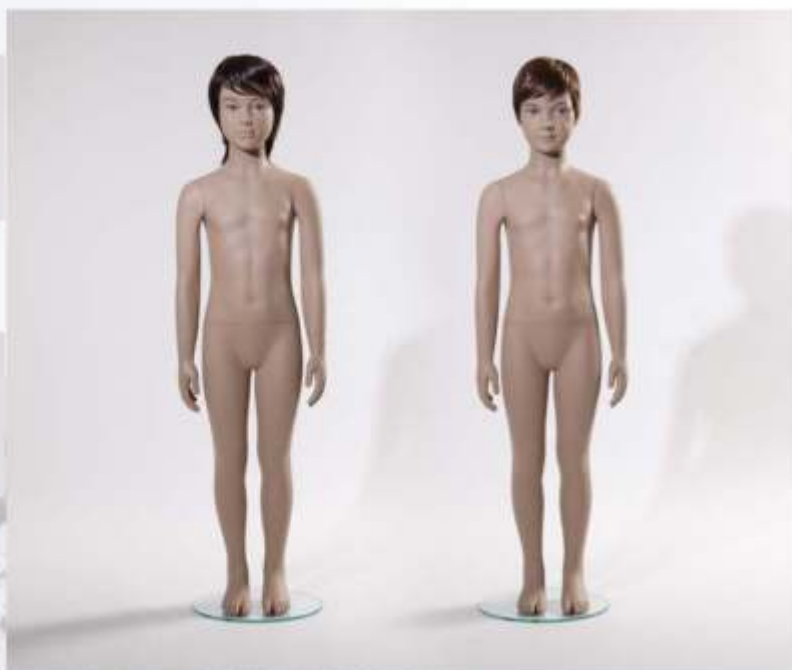

A brand new 1/14 aged junior mannequin range.

Daydream featuring different ages, designed to remarkably achieve any point-of-sale equipment display necessity and dreamy, eye-catching windows.

Type 17

DJ1700W80000

Type 18

DJ1800W80000

Type 07

DJ0700W80000

Manichino bambina
8/10 anni con parrucca

Child girl mannequin
8/10 years old with wig

Dim. (mm)

Altezza/height: 1315